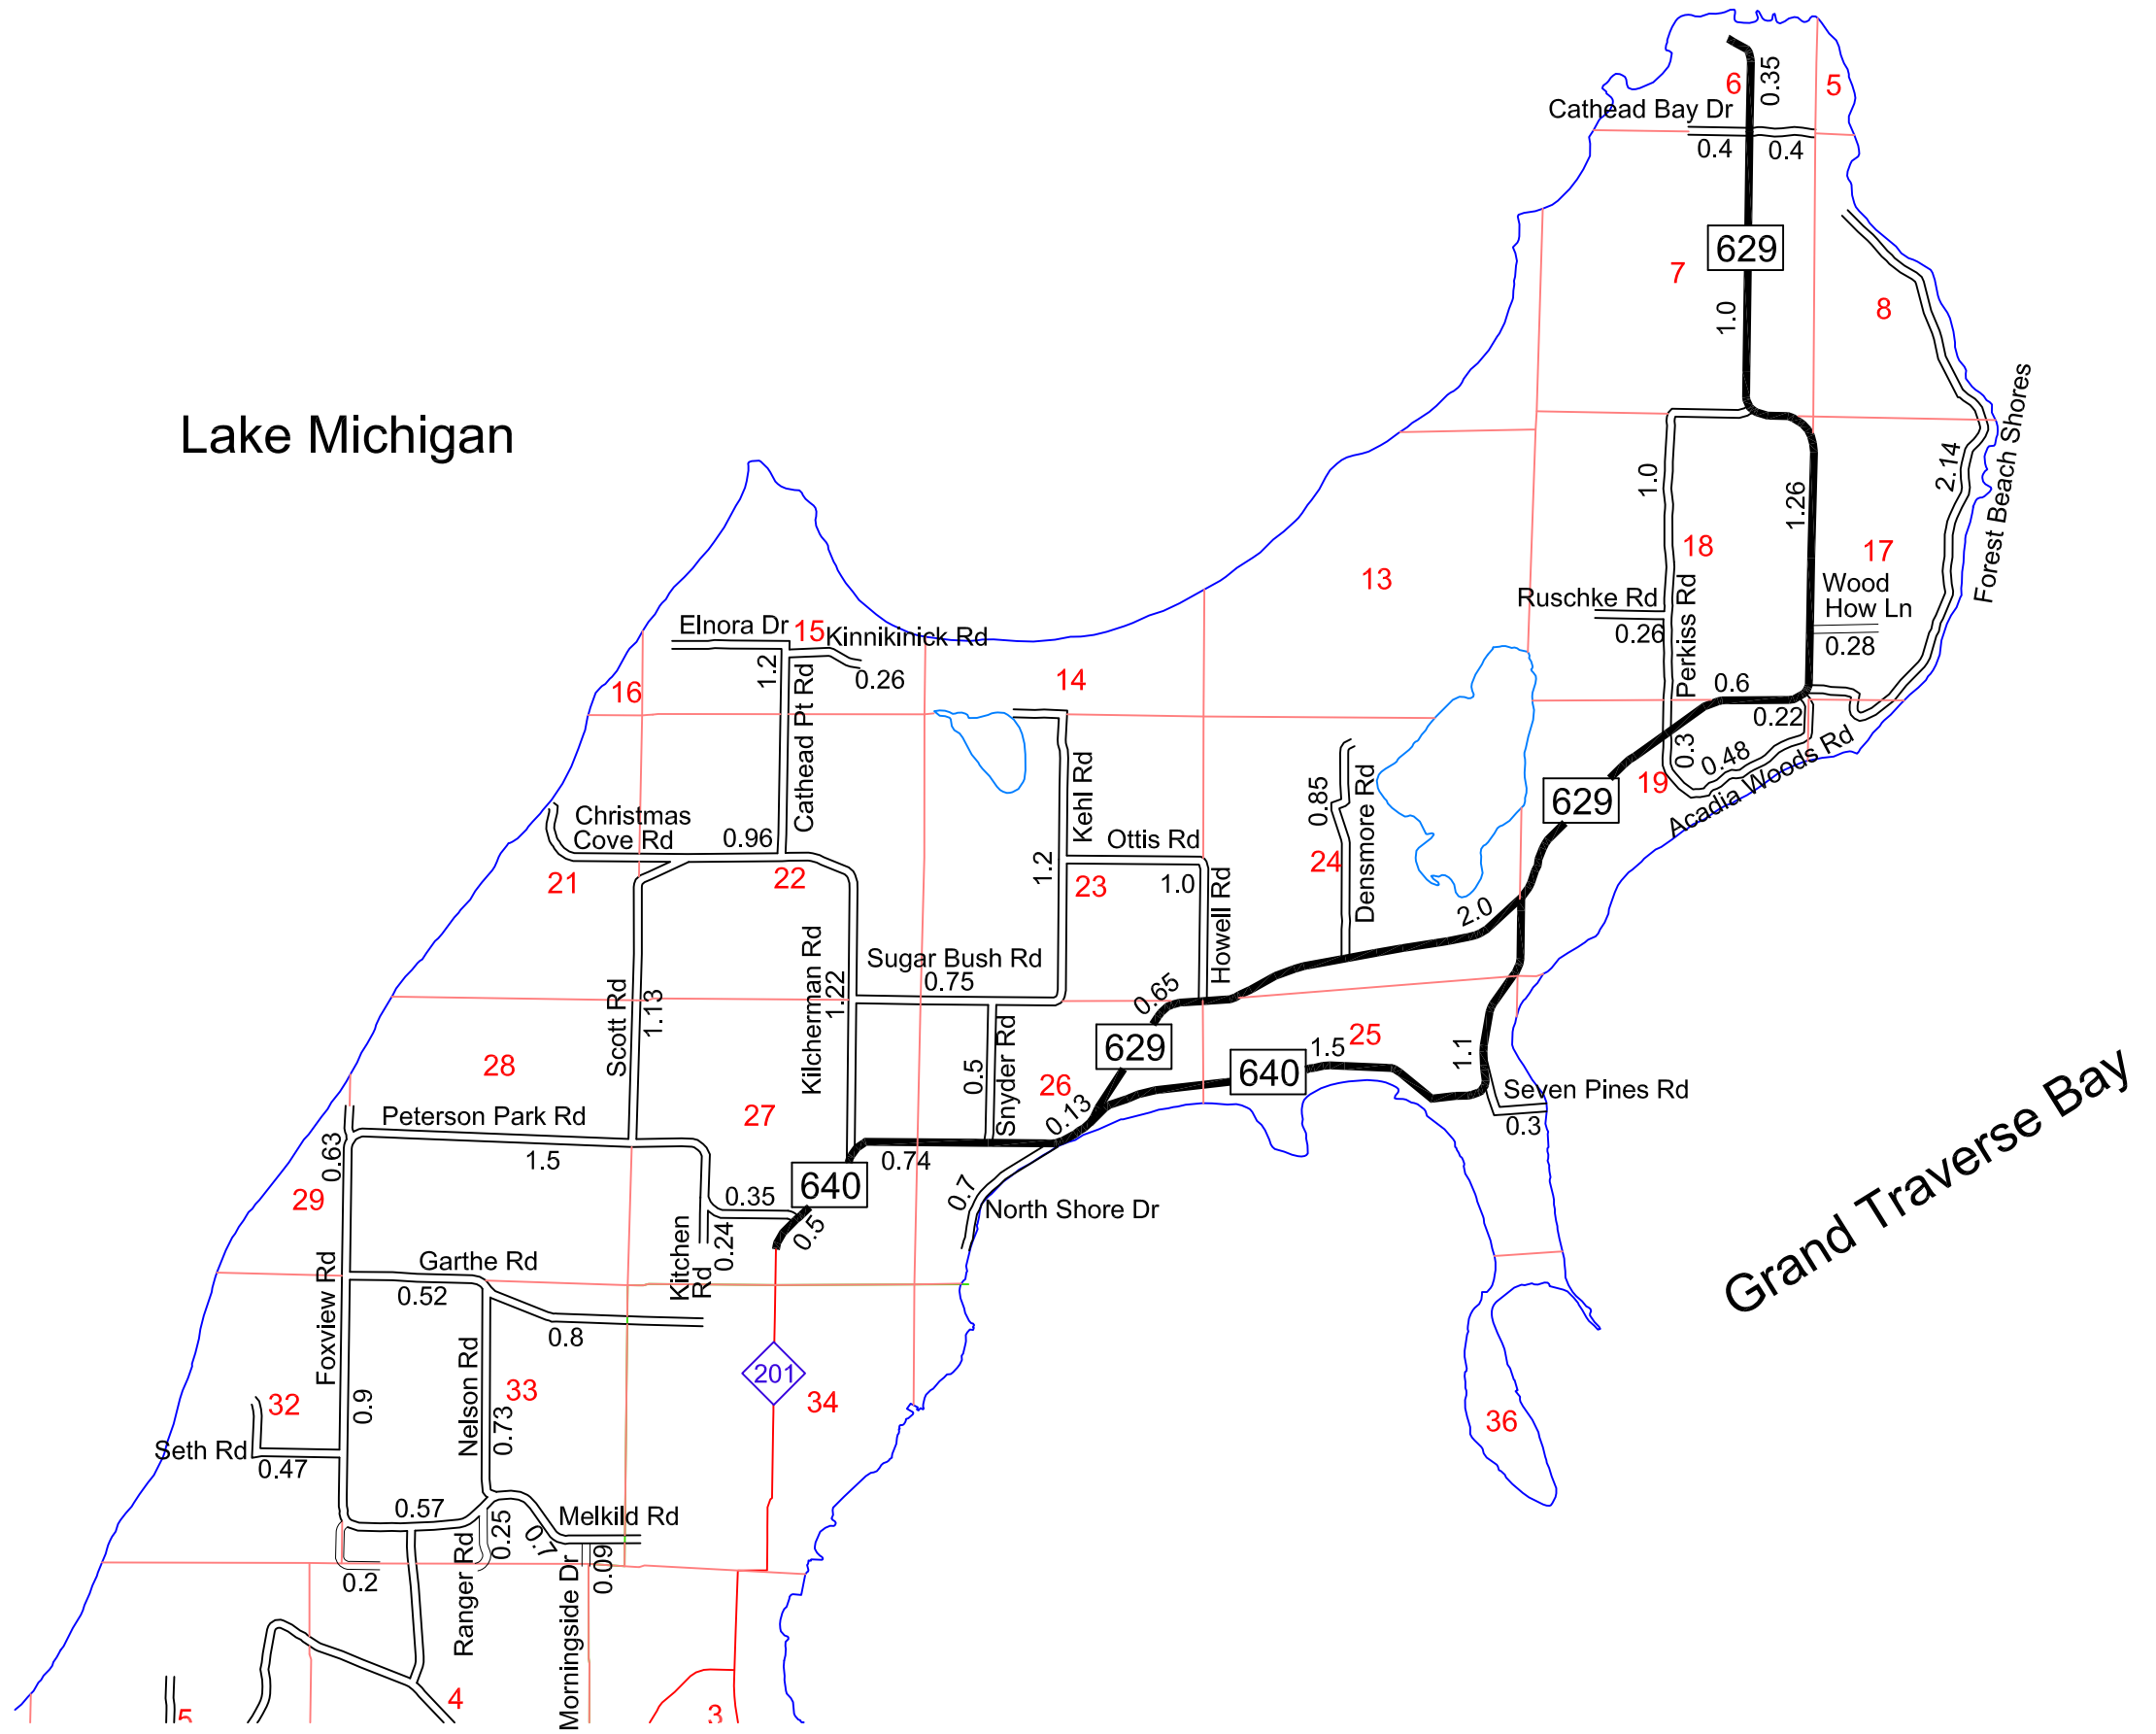

Primary Road System this sheet is 9.83 mi.
Local Road System this sheet is 23.50 mi.

Scale: 1-1/2" = 1 mile

Leelanau Township
T32N, R10W; T32N, R11W

Sheet 8.1

December 31, 2019

Lake Michigan

Grand Traverse Bay