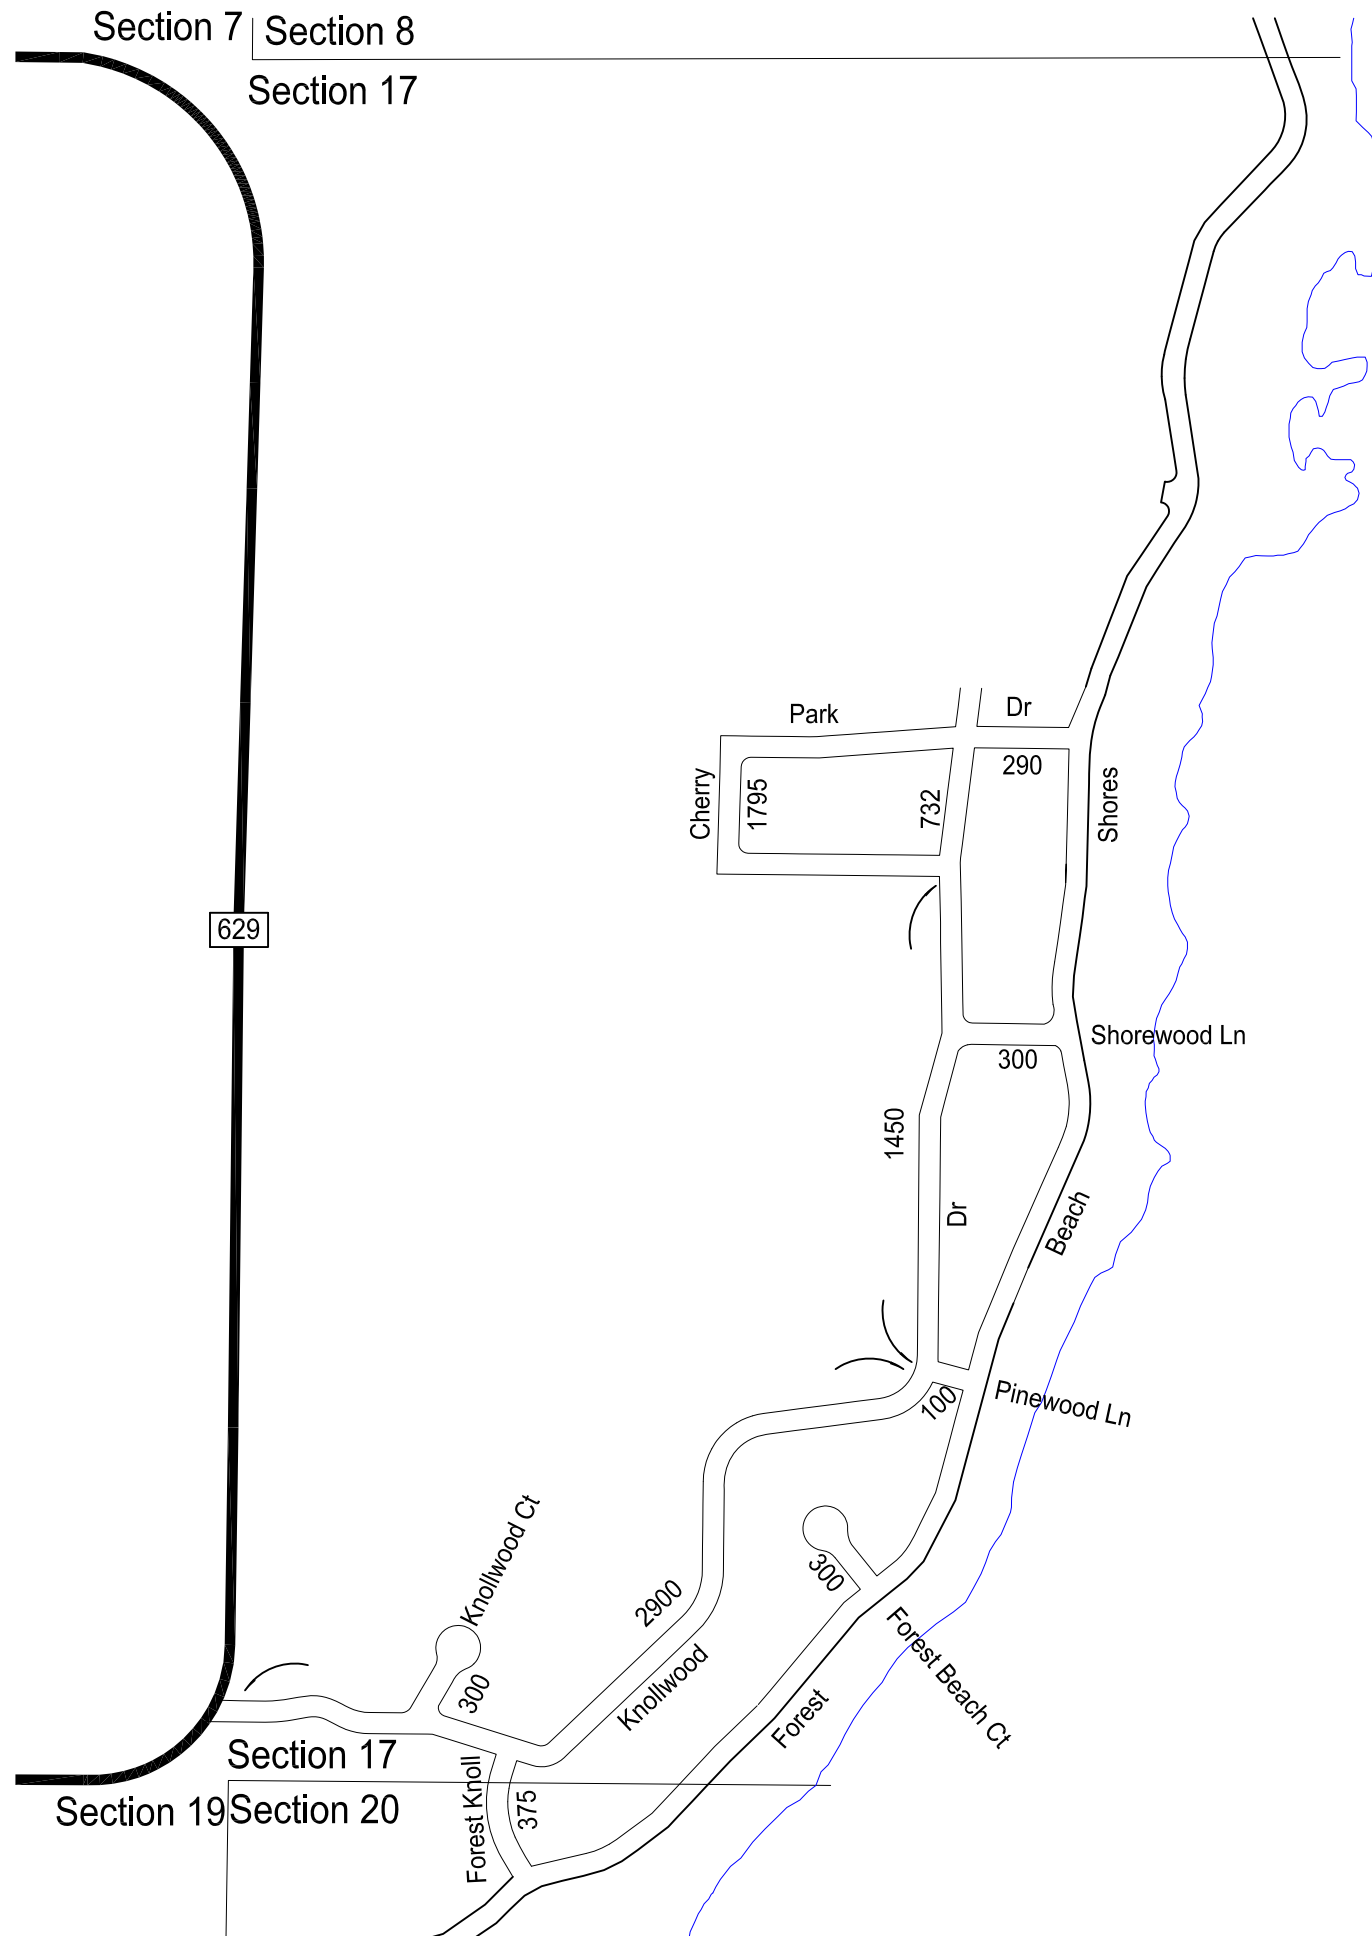

Leelanau County Road Commission
County 45

Legend

- County Line
- Corporate Limit
- State Trunkline
- County Primary Road
- County Local Road
- Adjacent Co. Road
- City or Village Street

Local Road System this sheet
Total feet 8542 equals 1.62 miles

Scale: 1" = 600'

Leelanau Township
T32N, R10W
Sections 8, 17 & 20

Sheet 8.1A
December 31, 2019

Grand Traverse Bay