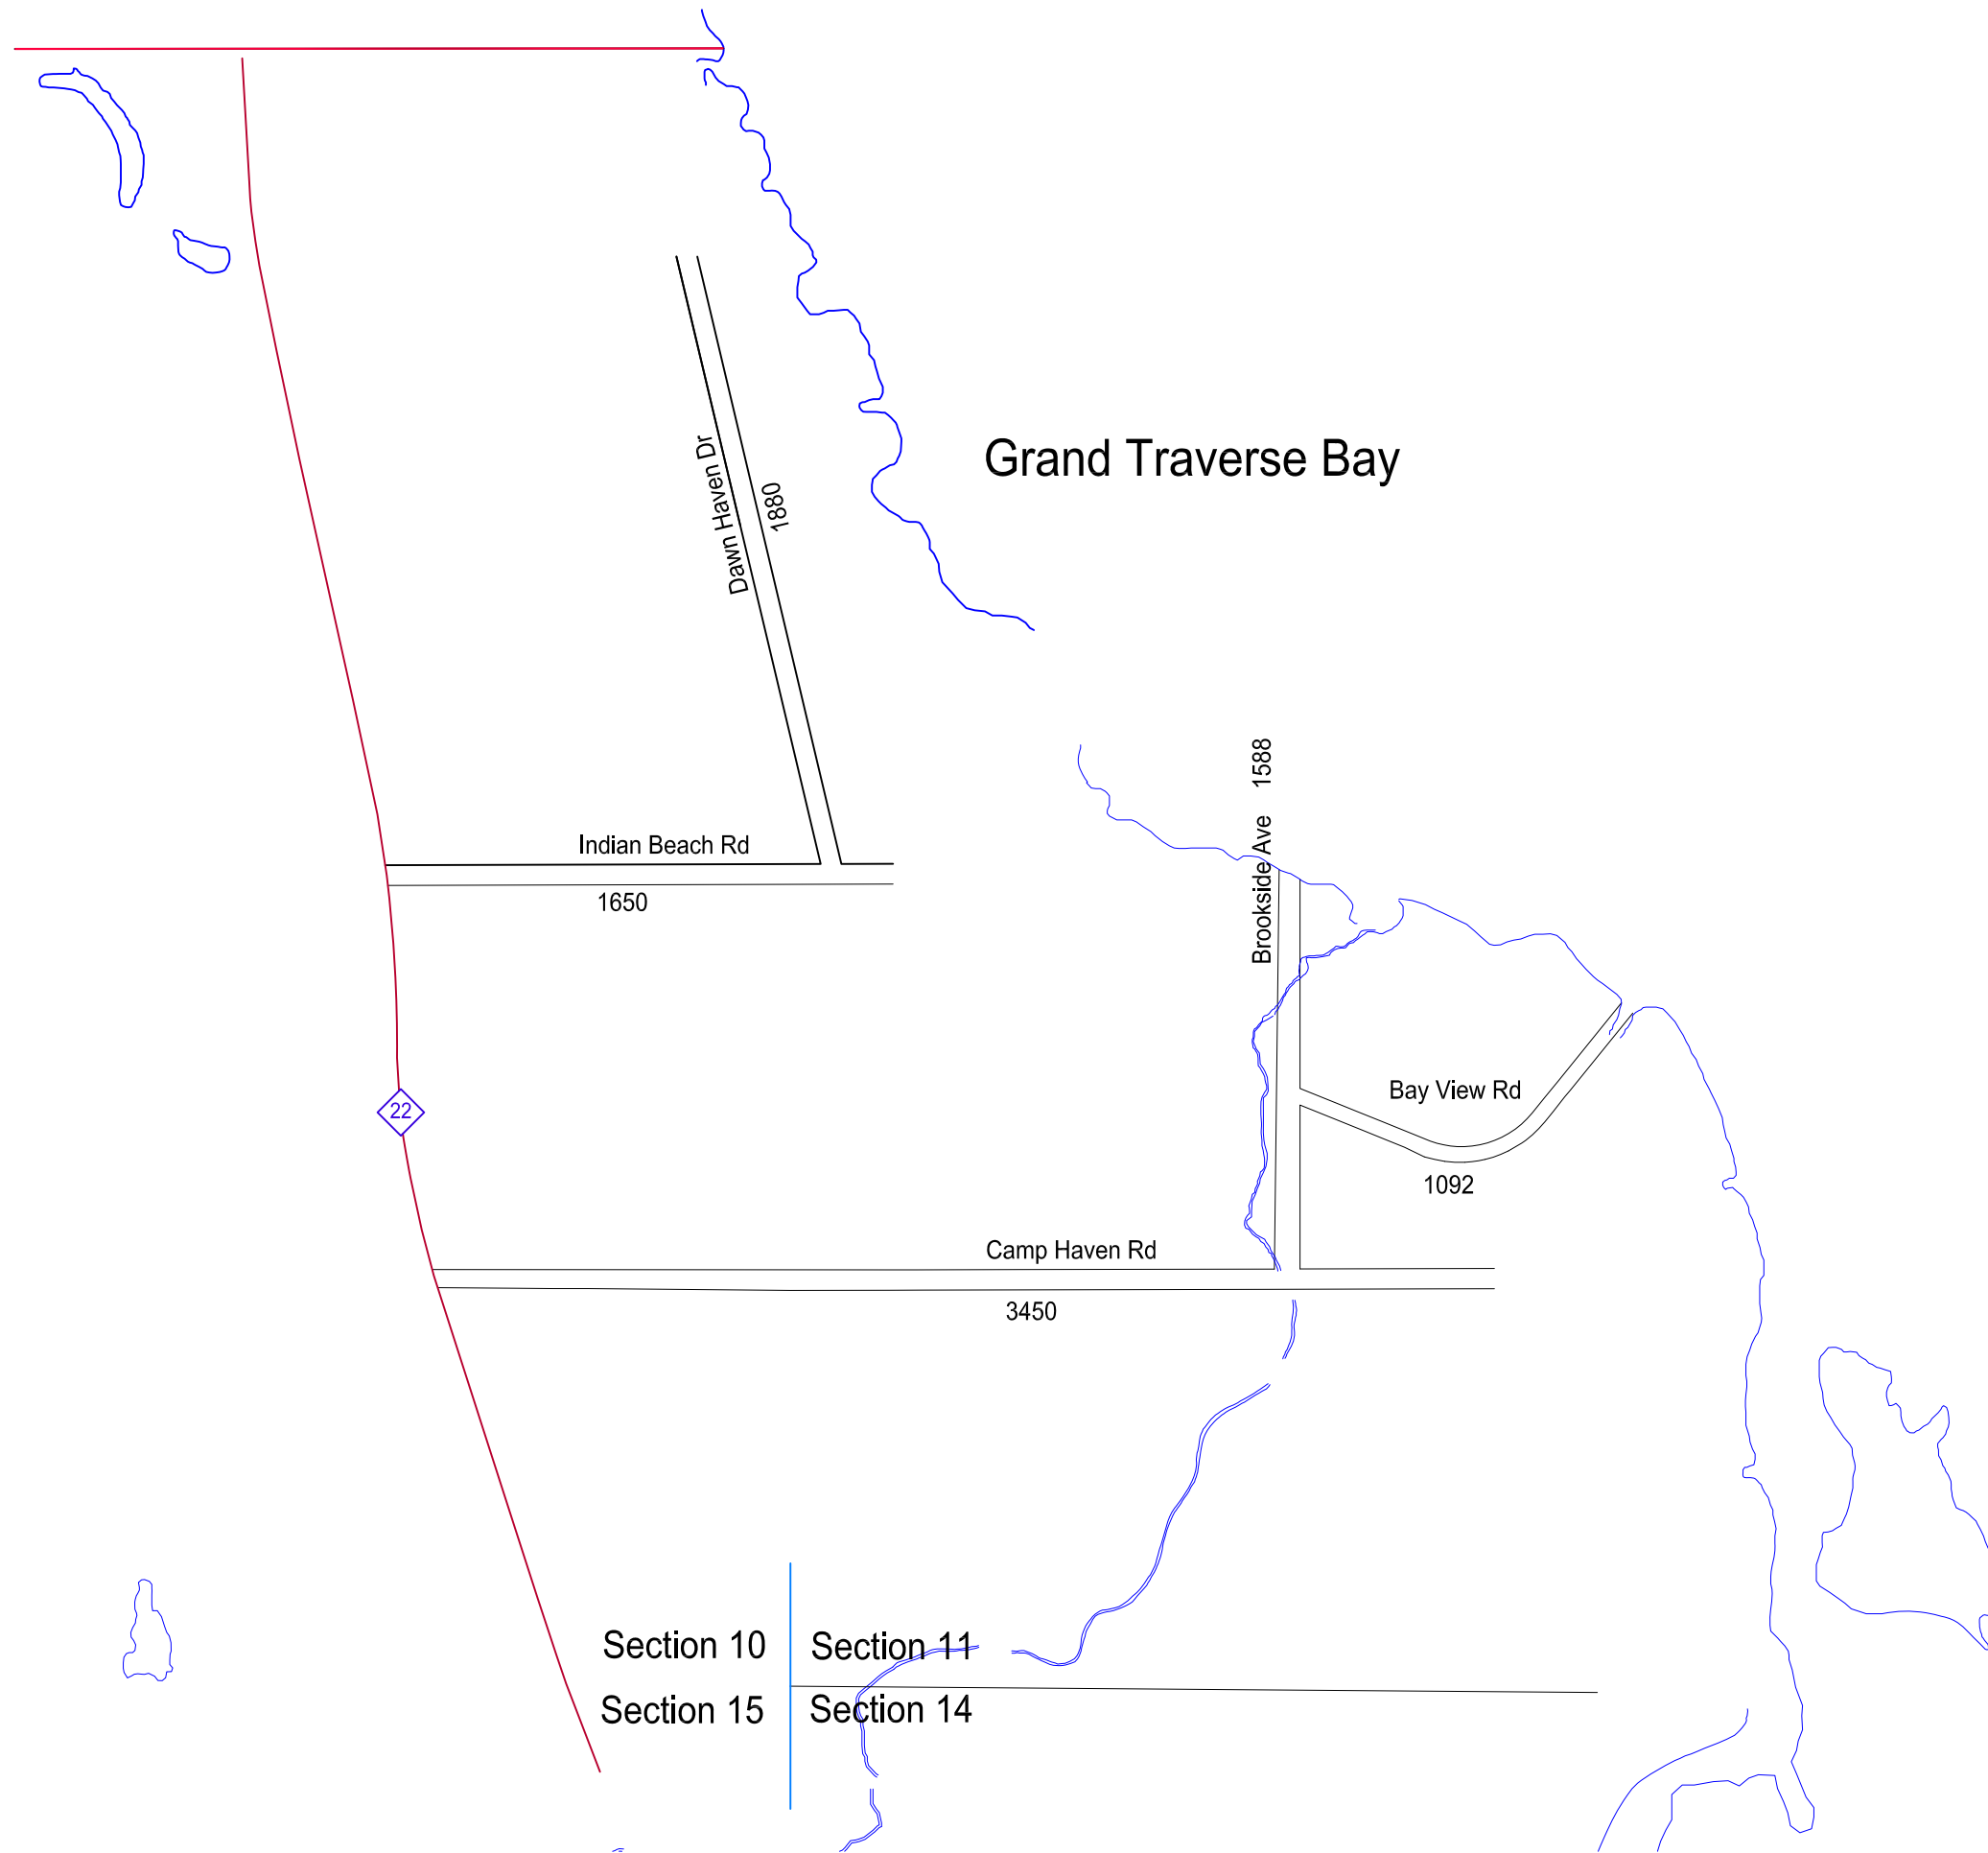

Local Road System this sheet
Total feet 9660 equals 1.83 miles

Scale: 1" = 600'

Leelanau Township
T31N, R11W
Section 10 & 11

Sheet 8A
December 31, 2019

Grand Traverse Bay

Legend

- County Line
- Corporate Limit
- State Trunkline
- County Primary Road
- County Local Road
- Adjacent Co. Road
- City or Village Street