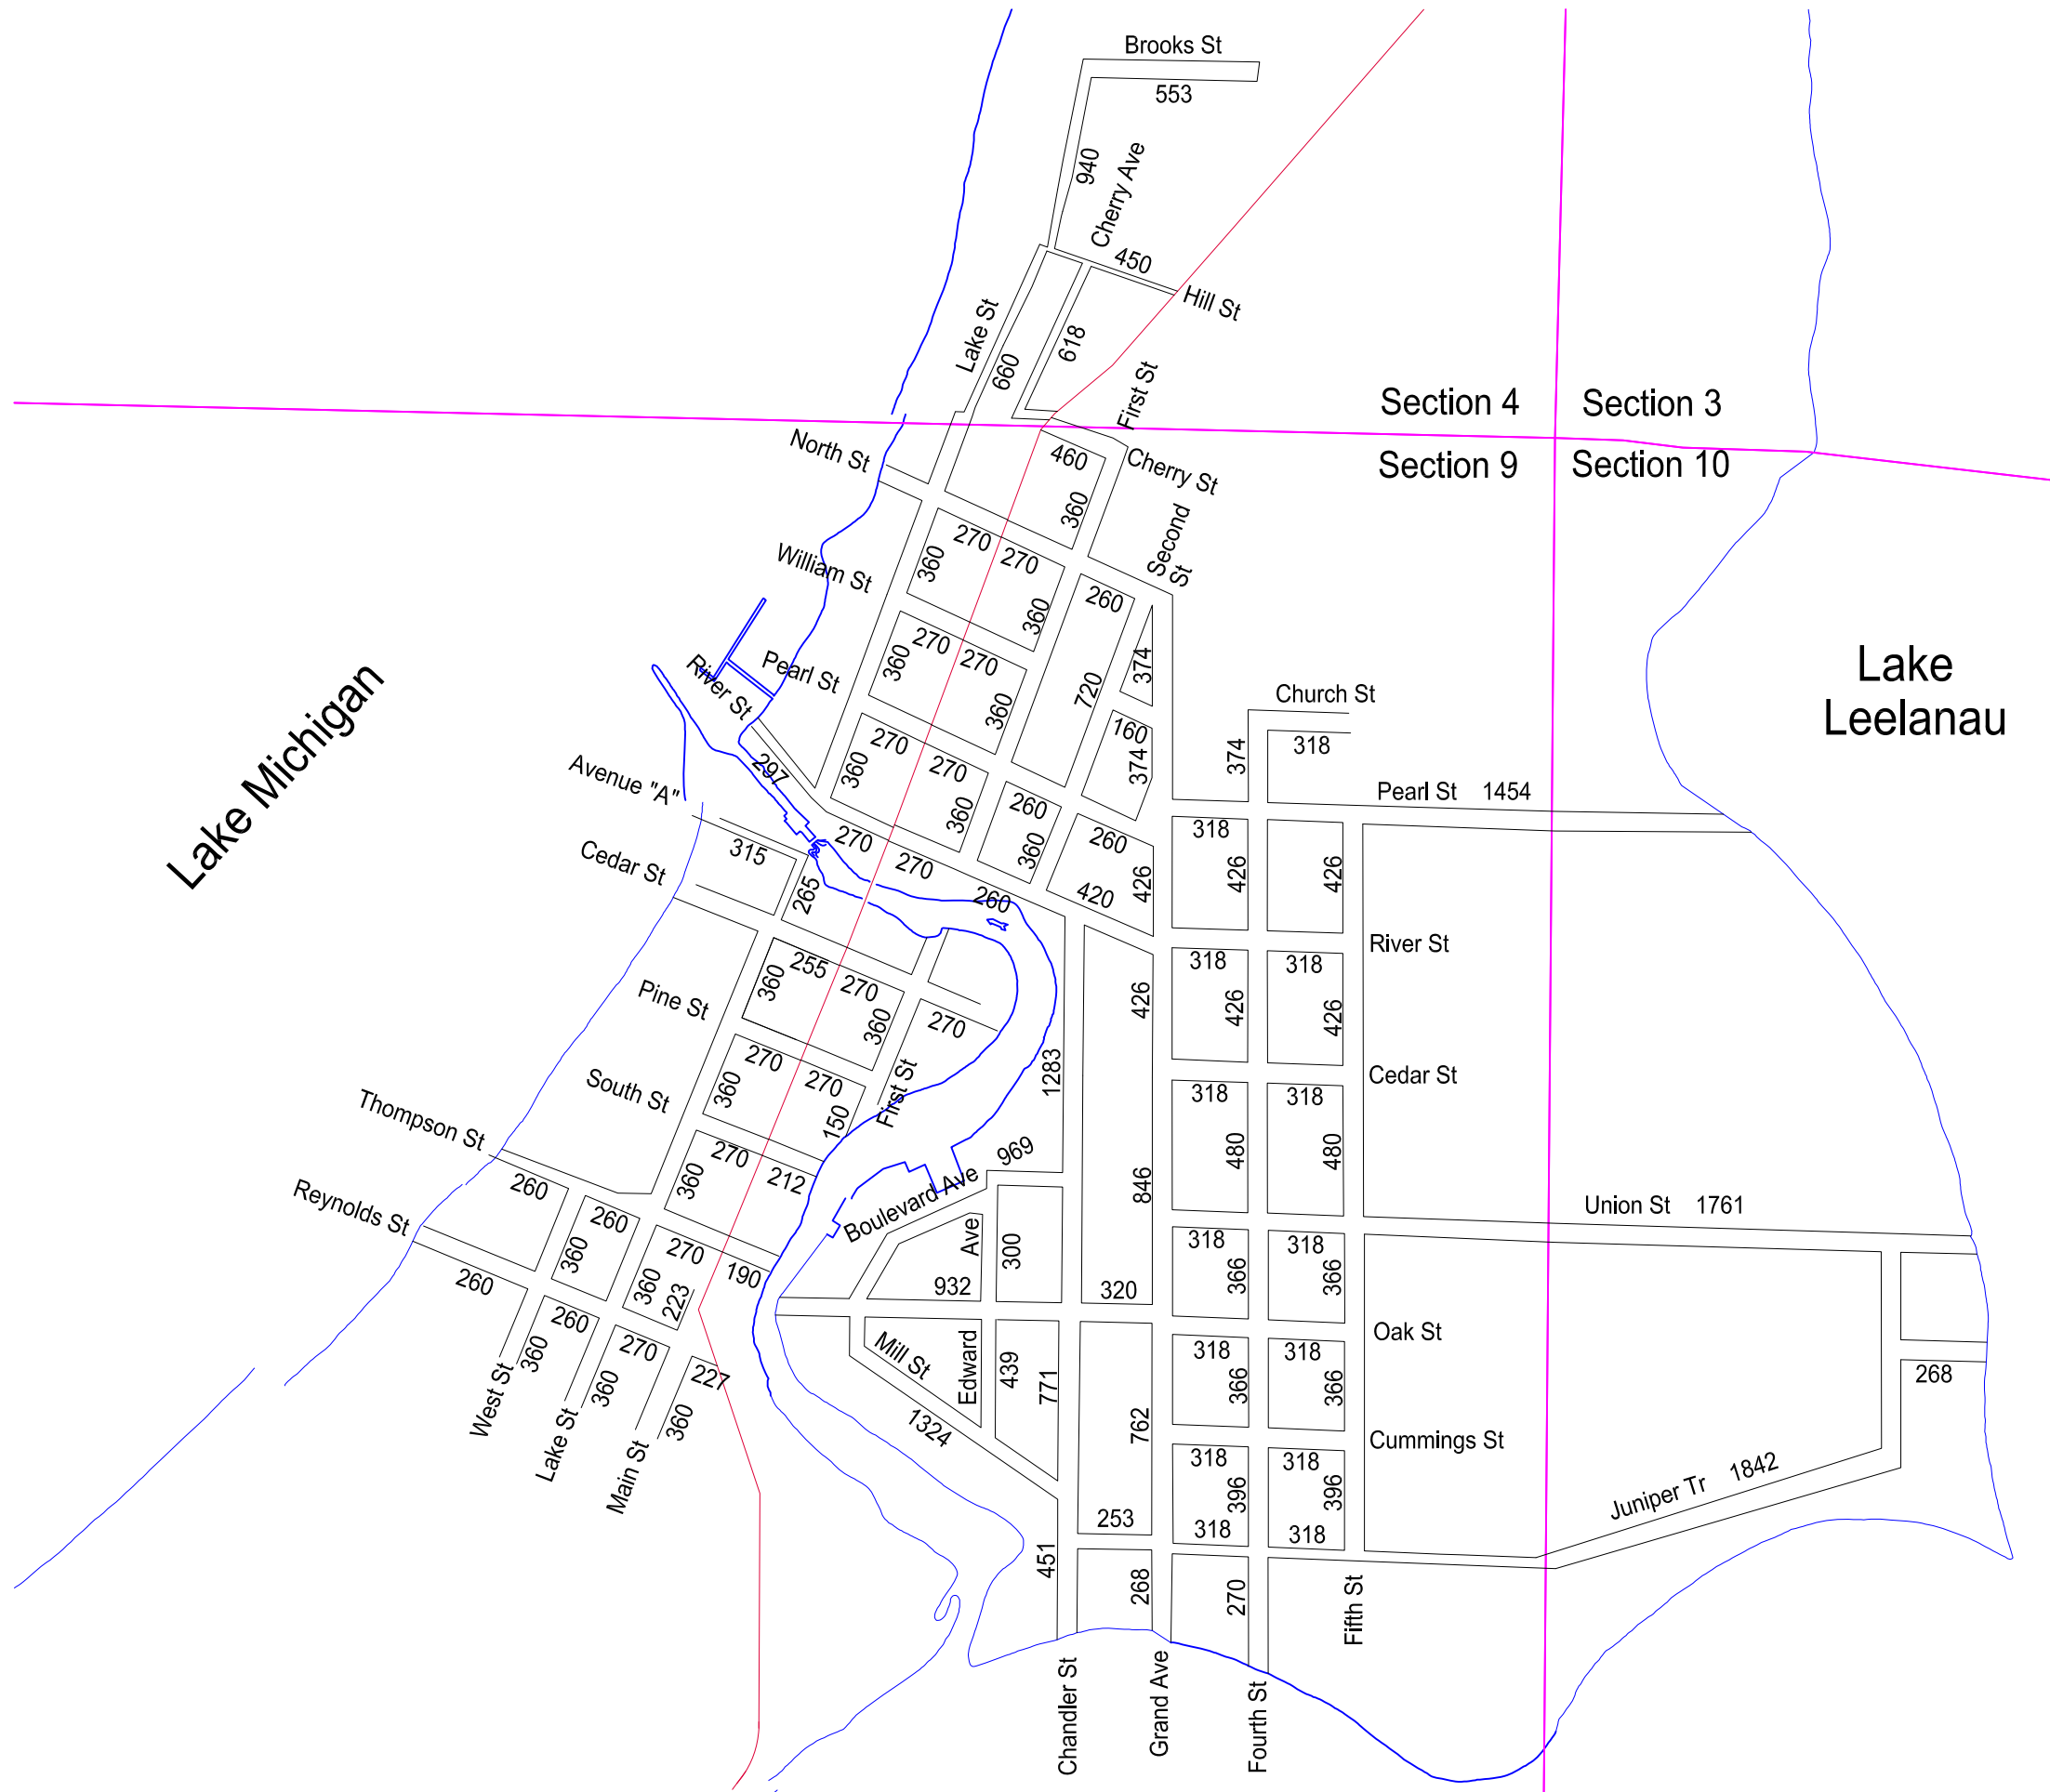

Scale: 1-1/2" = 1 mile

Leland Township  
T30N, R12W

Sheet 9  
December 31, 2019

Leelanau County Road Commission  
County 45

Legend

- County Line
- Corporate Limit
- State Trunkline
- County Primary Road
- County Local Road
- Adjacent Co. Road
- City or Village Street

Local Road System this sheet  
Total feet 45,224 equals 8.57 miles

Scale: 1" = 600'

Leland Township  
T30N, R12W  
Sections 4, 9 & 10

Sheet 9B

December 31, 2019

Leelanau County Road Commission  
County 45

Legend

- County Line 
- Corporate Limit 
- State Trunkline 
- County Primary Road 
- County Local Road 
- Adjacent Co. Road 
- City or Village Street 

Local Road System this sheet  
Total feet 2,033 equals 0.39 miles

Scale: 1" = 600'

Leland Township  
T30N, R12W  
Section 11

Sheet 9E

December 31, 2019

Leelanau County Road Commission  
County 45

Legend

- County Line
- Corporate Limit
- State Trunkline
- County Primary Road
- County Local Road
- Adjacent Co. Road
- City or Village Street