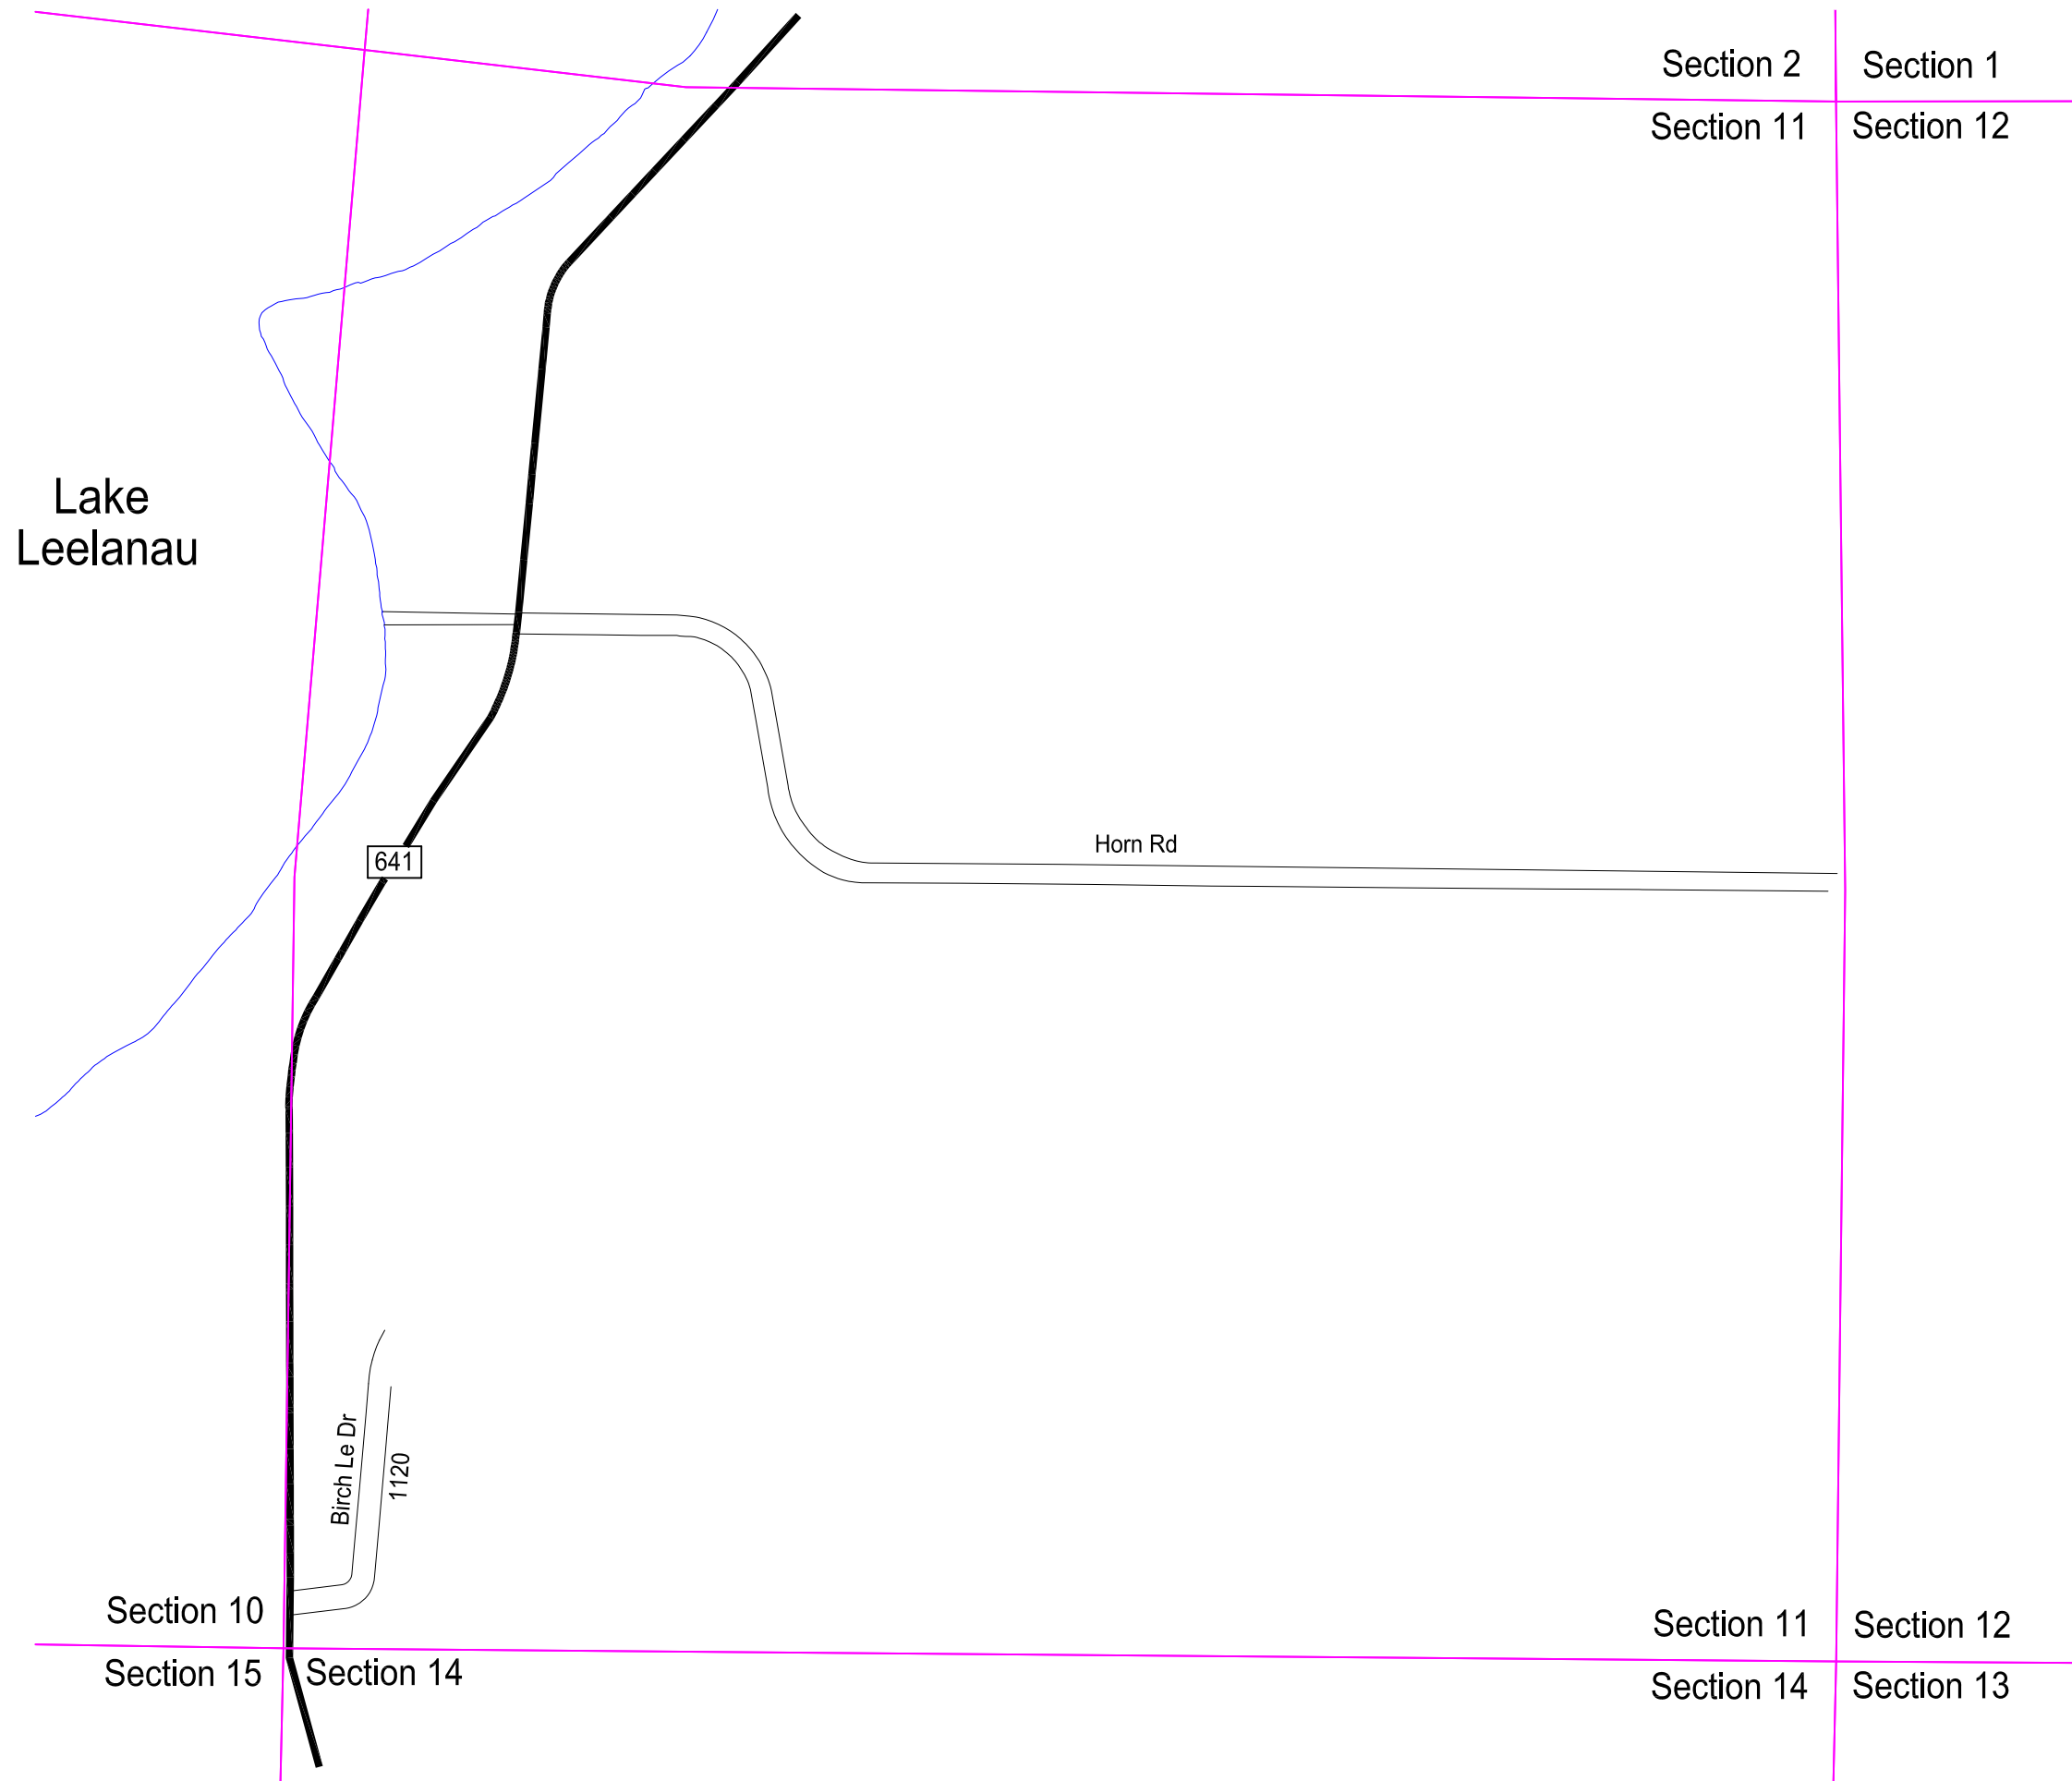

Scale: 1-1/2" = 1 mile

Leland Township  
T30N, R12W

Sheet 9  
December 31, 2019

Leelanau County Road Commission  
County 45

Legend

- County Line
- Corporate Limit
- State Trunkline
- County Primary Road
- County Local Road
- Adjacent Co. Road
- City or Village Street

Local Road System this sheet  
Total feet 14,443 equals 2.74 miles

Scale: 1" = 600'

Leland Township  
T30N, R12W  
Sections 23, 25, 26

Sheet 9D

December 31, 2019

Leelanau County Road Commission  
County 45

Legend

- County Line 
- Corporate Limit 
- State Trunkline 
- County Primary Road 
- County Local Road 
- Adjacent Co. Road 
- City or Village Street 

Local Road System this sheet  
Total feet 1120 equals 0.21 miles

Legend

- County Line
- Corporate Limit
- State Trunkline
- County Primary Road
- County Local Road
- Adjacent Co. Road
- City or Village Street

Local Road System this sheet  
Total feet 1652 equals 0.31 miles