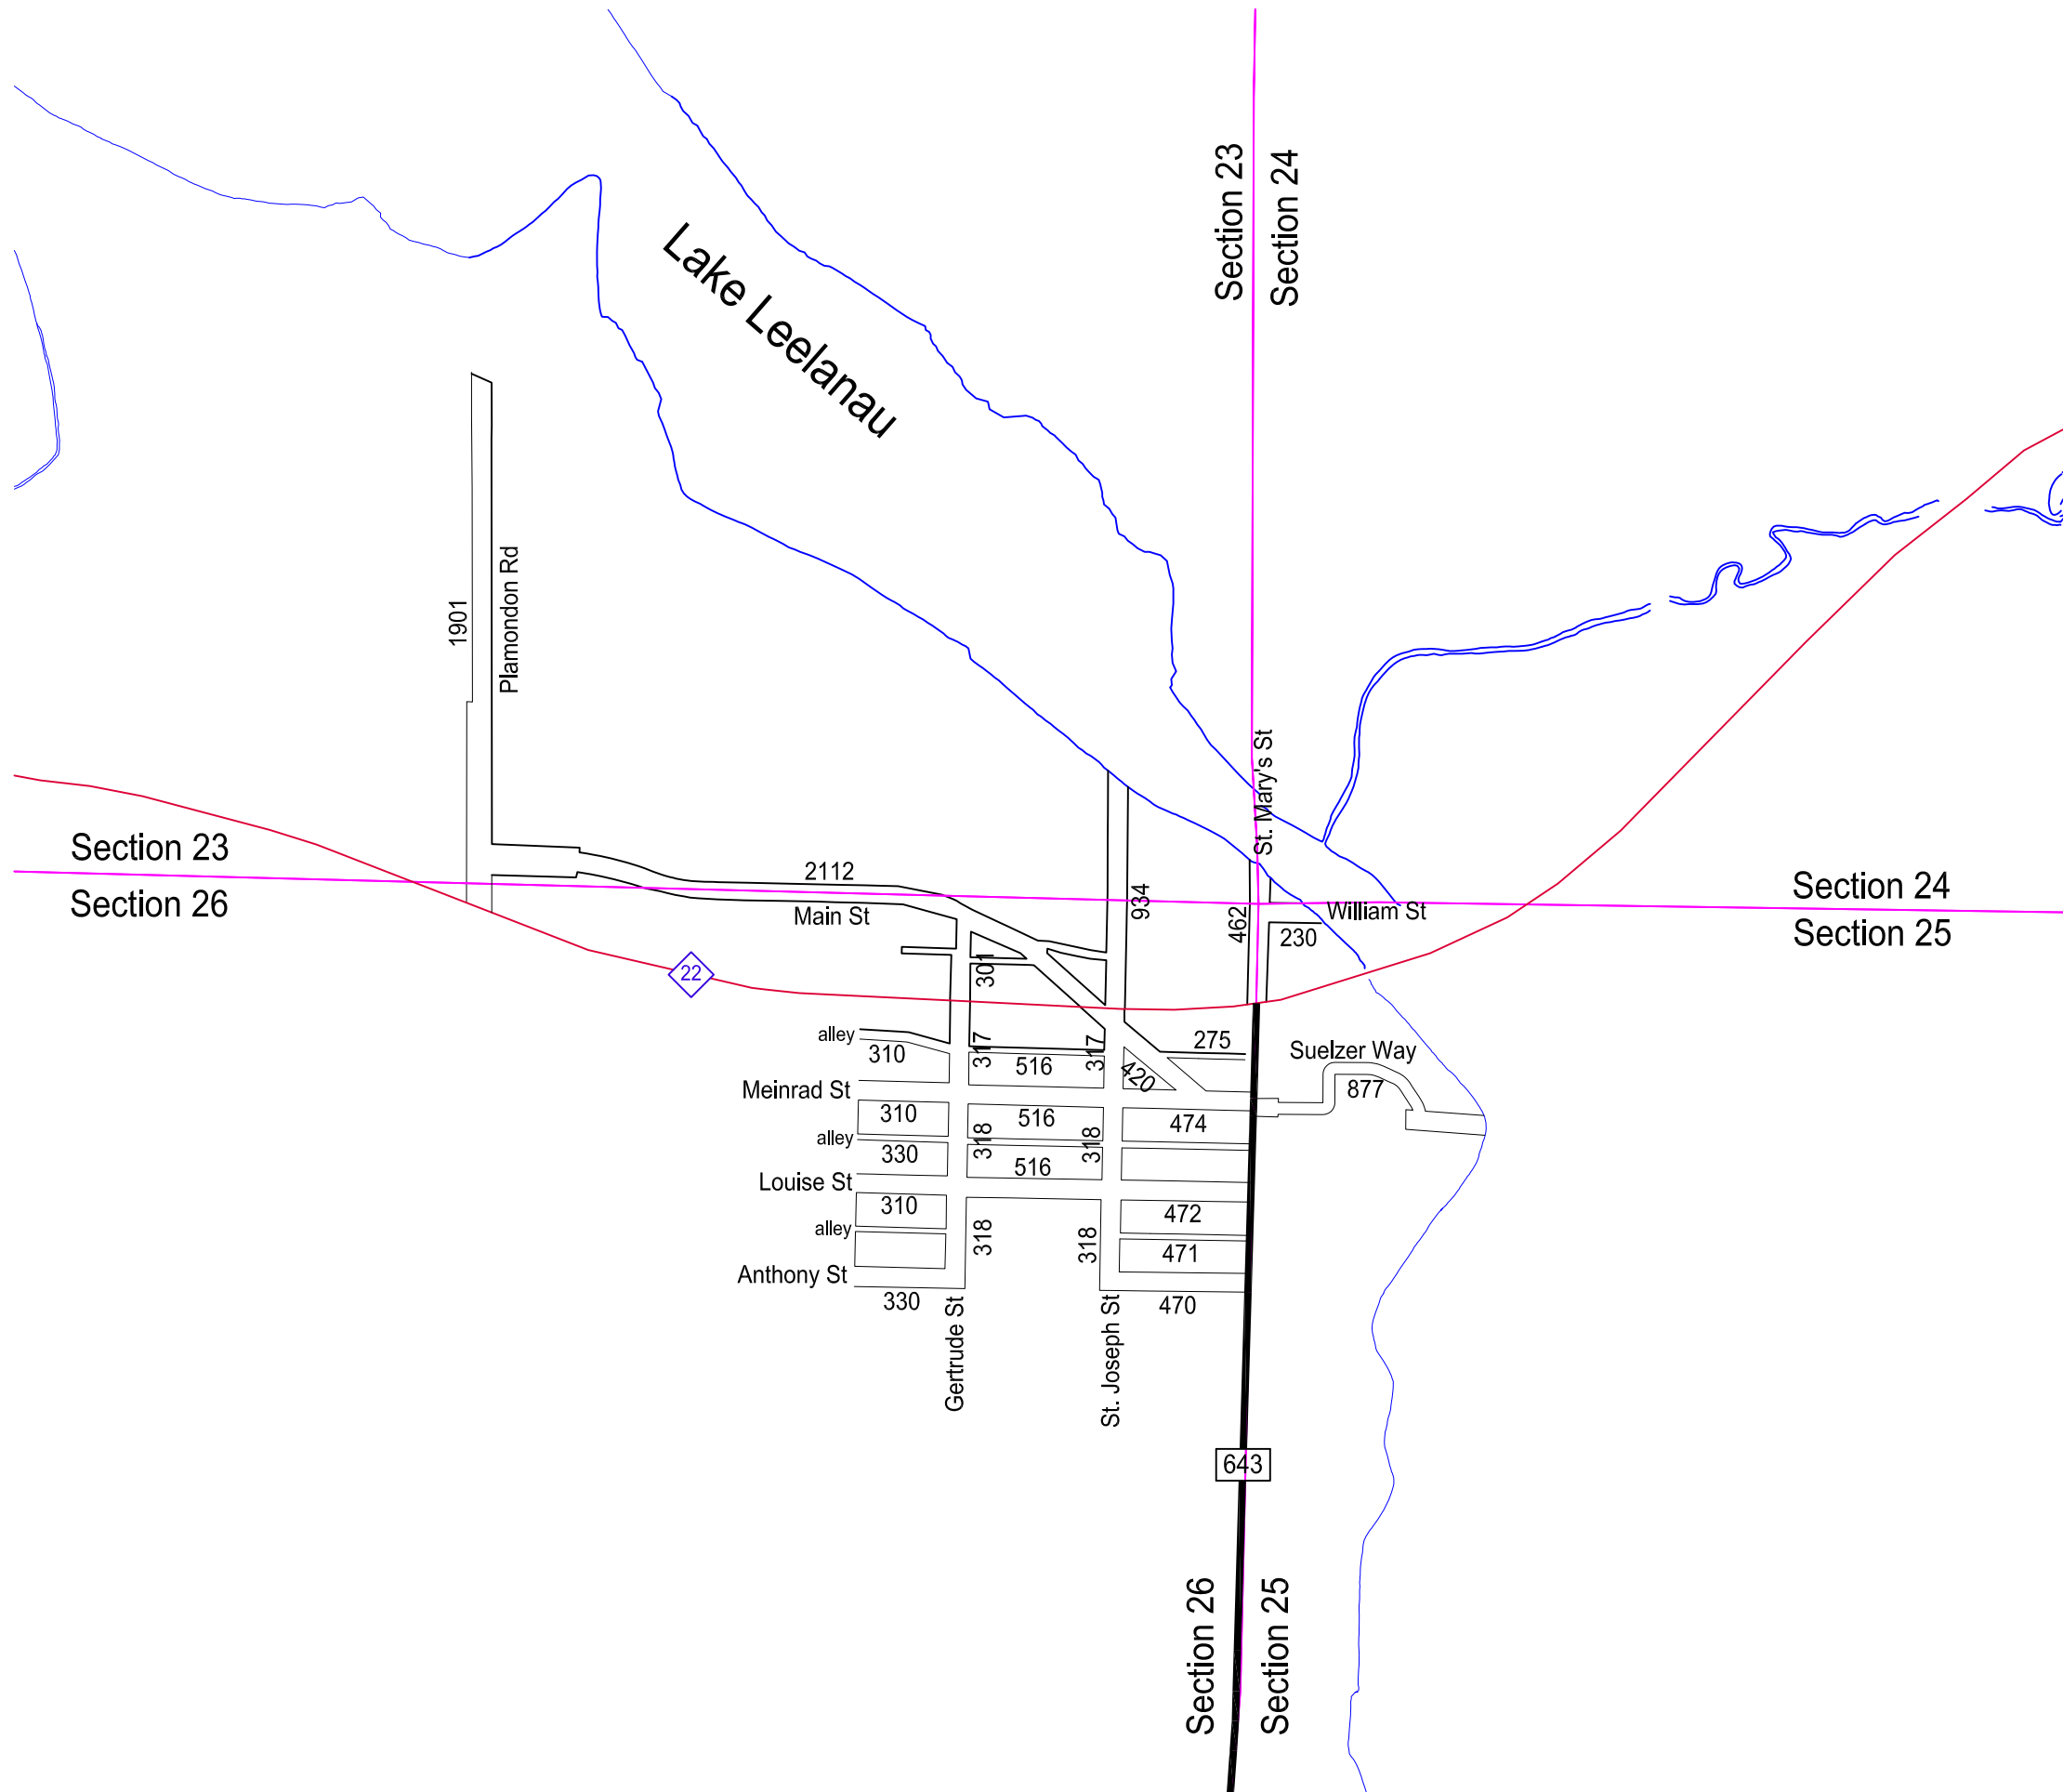

Scale: 1-1/2" = 1 mile

Leland Township  
T30N, R12W

Sheet 9  
December 31, 2019

Leelanau County Road Commission  
County 45

Legend

- County Line
- Corporate Limit
- State Trunkline
- County Primary Road
- County Local Road
- Adjacent Co. Road
- City or Village Street

Local Road System this sheet  
Total feet 14,443 equals 2.74 miles

Scale: 1" = 600'

Leland Township  
T30N, R12W  
Sections 23, 25, 26

Sheet 9D

December 31, 2019

Leelanau County Road Commission  
County 45

Legend

- County Line 
- Corporate Limit 
- State Trunkline 
- County Primary Road 
- County Local Road 
- Adjacent Co. Road 
- City or Village Street 

Local Road System this sheet  
Total feet 1120 equals 0.21 miles