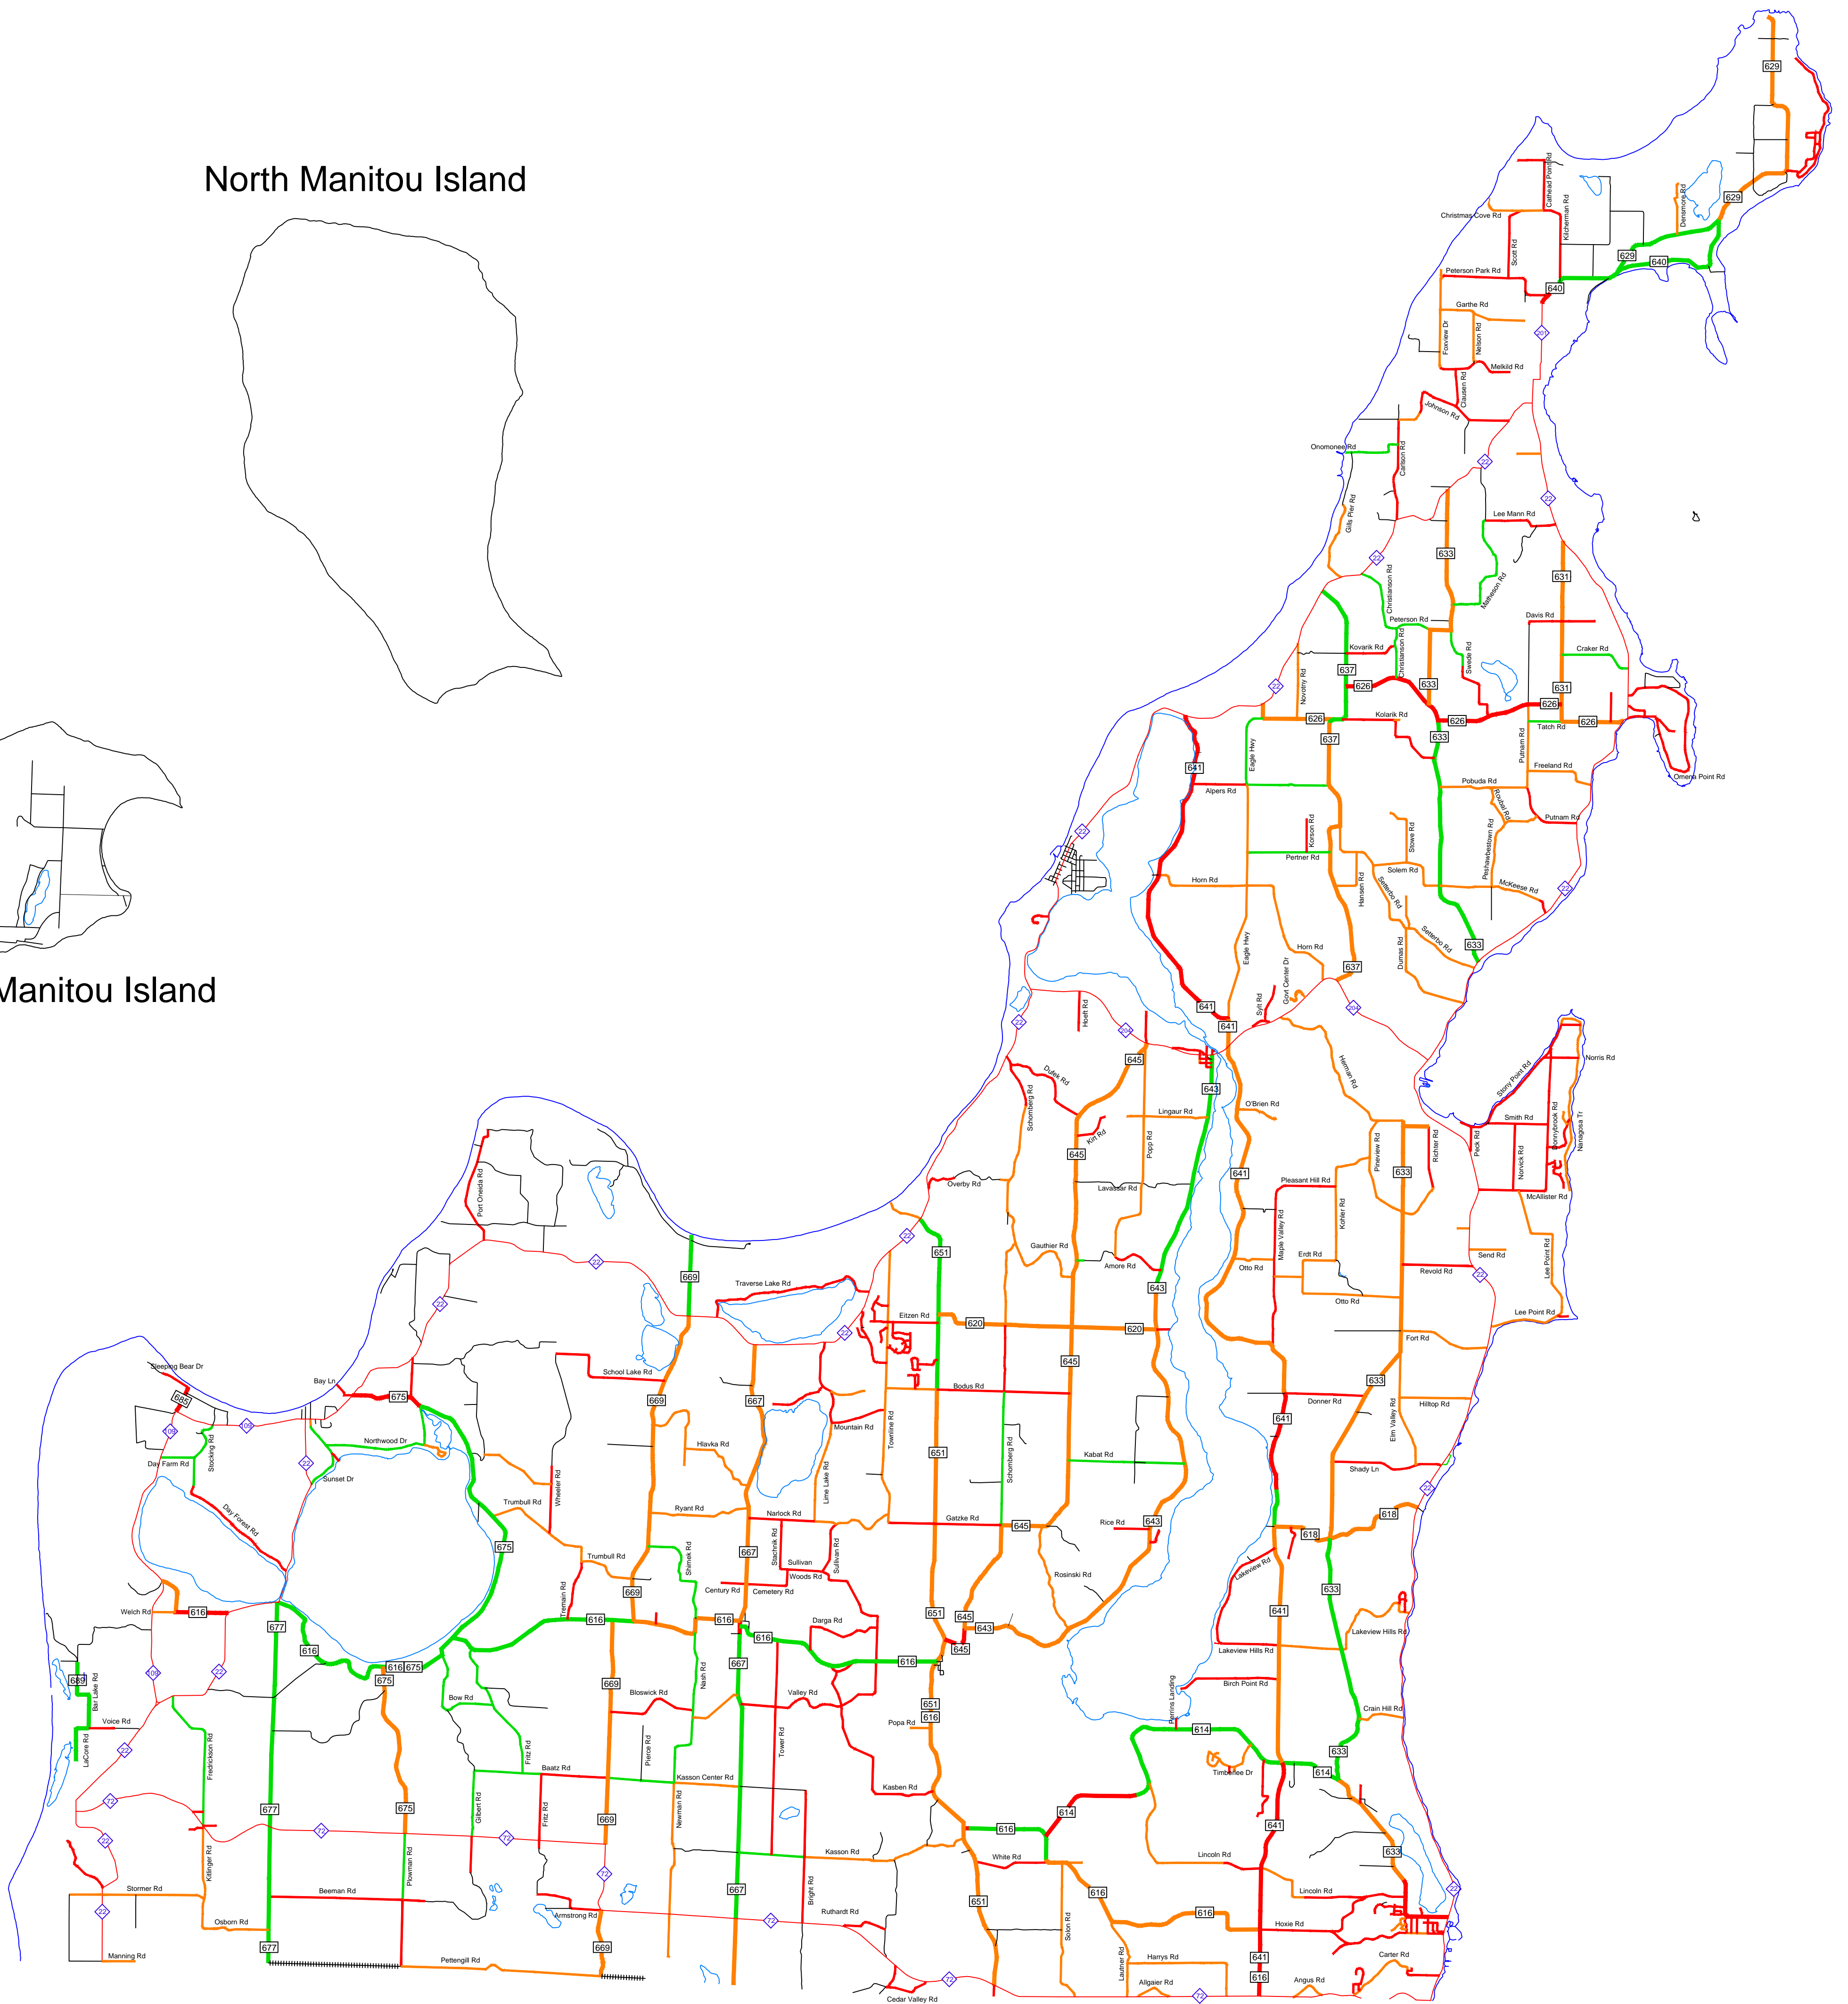

2021 PASER RATING

North Manitou Island

South Manitou Island

Leelanau County Road Commission

2021 PASER RATING MAP

- Good Primary Road (Paser 10, 9, 8)
57 Miles, Approximately 33% of Primary Roads
- Fair Primary Road (Paser 7, 6, 5)
94 Miles, Approximately 55% of Primary Roads
- Poor Primary Road (Paser 4, 3, 2, 1)
20 Miles, Approximately 12% of Primary Roads